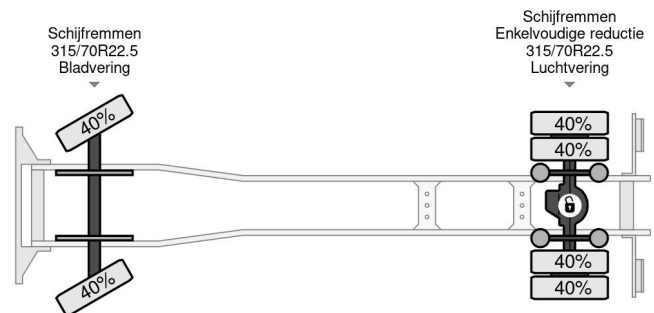

Volvo 4X2 EURO 5 + HMF 760 K3+2 + REMOTE CONTROL

COMMON

Price	€ 16.950,- ex VAT
Id	VO446071
Make	Volvo
Type	4X2 EURO 5 + HMF 760 K3+2 + REMOTE CONTROL
Year	2007
Mileage	473.398 km
Construction	Dropside
Gross weight	18.000 kg
Emissionclass	5

Volvo FE 280 4X2 EURO 5 + HMF 760 K3+2 + REMOTE CO...

Referentienummer: VO446071

PROPERTIES

First registration date	01-01-2007
Fuel	Diesel
Transmission	Manual
Vehicle identification number	YV2VBL0A67B446071
Axle configuration	4x2
Axle count	2
Power kw	206
Power hp	280
Construction dimensions (l/b/h)	

DESCRIPTION