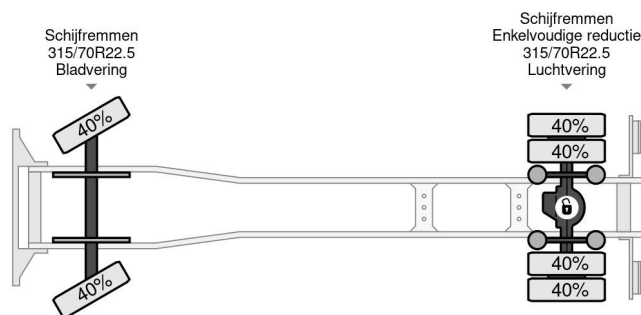

Volvo 4X2 EURO 5 + HMF 760 K3+2 + REMOTE CONTROL

COMMON

Price	€ 16.950,- ex VAT
Id	VO446071
Make	Volvo
Type	4X2 EURO 5 + HMF 760 K3+2 + REMOTE CONTROL
Year	2007
Mileage	473.398 km
Construction	Dropside
Gross weight	18.000 kg
Emissionclass	5

Volvo FE 280 4X2 EURO 5 + HMF 760 K3+2 + REMOTE CO...

Referentienummer: VO446071

PROPERTIES

First registration date	01-01-2007
Fuel	Diesel
Transmission	Manual
Vehicle identification number	YV2VBL0A67B446071
Axle configuration	4x2
Axle count	2
Power kw	206
Power hp	280
Construction dimensions (l/b/h)	

DESCRIPTION