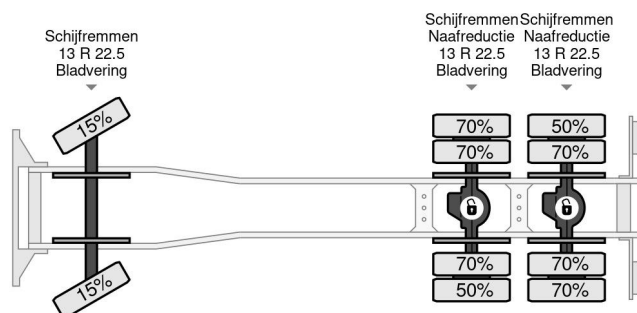

## PROPERTIES

First registration date	14-12-2007
Fuel	Diesel
Transmission	Manual
Vehicle identification number	WJME2NNS40C191438
Axle configuration	6x4
Axle count	3
Power kw	265
Power hp	360
Construction dimensions (l/b/h)	