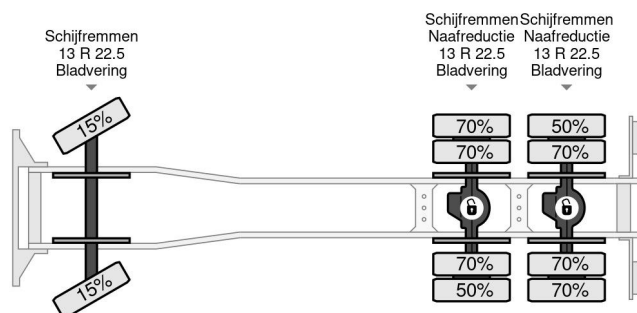

Referentienummer: IV191438