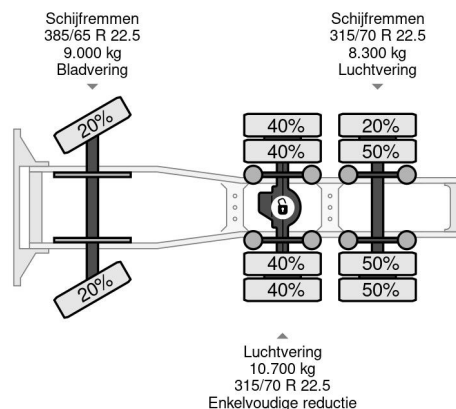

MAN TGX 28.440 XLX EURO 6 6X2 + FASSI F365 + FLYJIB ...

Referentienummer: MA197219

PROPERTIES

First registration date	29-04-2014
Fuel	Diesel
Transmission	Manual
Vehicle identification number	WMA89XZZXEW197219
Axle configuration	6x2
Axle count	3
Weight	15.000 kg
Power kw	324
Power hp	441
Load capacity	11.000 kg

DESCRIPTION