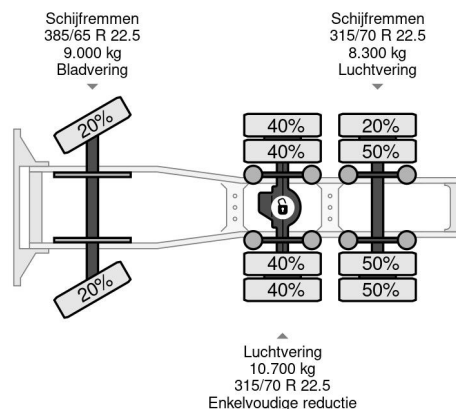

### PROPERTIES

First registration date	29-04-2014
Fuel	Diesel
Transmission	Manual
Vehicle identification number	WMA89XZZXEW197219
Axle configuration	6x2
Axle count	3
Weight	15.000 kg
Power kw	324
Power hp	441
Load capacity	11.000 kg