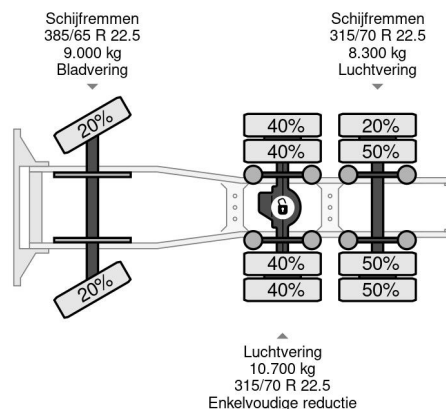

MAN TGX 28.440 XLX FASSI F365 + FLYJIB + REMOTE... 6x2

Referentienummer: MA197219

PROPERTIES

First registration date	29-04-2014
License plate	68-BXV-9
Fuel	Diesel
Transmission	Manual
Vehicle identification number	WMA89XZZXEW197219
Axle configuration	6x2
Axle count	3
Weight	16.160 kg
Cylinder count	6
Power kw	324
Power hp	441
Wheelbase	495 cm
Load capacity	9.840 kg
Length	740 cm
Width	255 cm