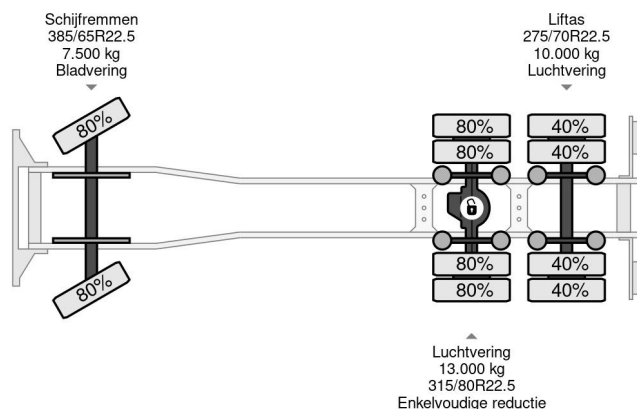

Referentienummer: MA158475