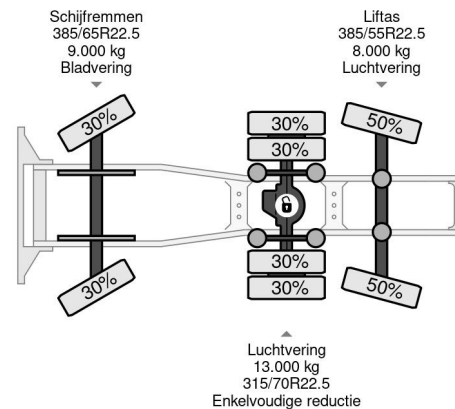

Renault Premium 460 6X2 + HIAB 422 E-8 + REMOTE CON...

Referentienummer: RE004176

PROPERTIES

First registration date	20-04-2012
Mot expiry date	04-06-2024
License plate	BZ-VS-27
Fuel	Diesel
Transmission	Automatic
Vehicle identification number	VF624CPA000004176
Axle configuration	6x2
Axle count	3
Weight	18.280 kg
Cylinder count	6
Power kw	346
Power hp	470
Wheelbase	545 cm
Load capacity	9.720 kg
Length	797 cm
Width	255 cm

DESCRIPTION