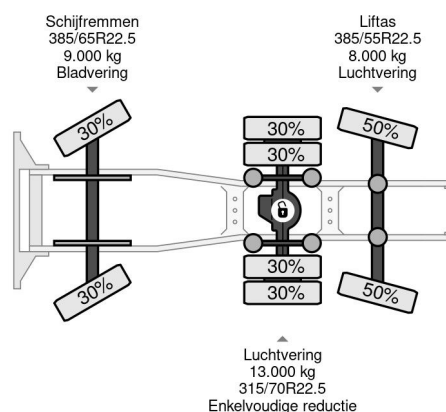

Renault Premium 460 6X2 + HIAB 422 E-8 + REMOTE CON...

Referentienummer: RE004176

PROPERTIES

| | |
|-------------------------------|-------------------|
| First registration date | 20-04-2012 |
| Mot expiry date | 04-06-2024 |
| License plate | BZ-VS-27 |
| Fuel | Diesel |
| Transmission | Automatic |
| Vehicle identification number | VF624CPA000004176 |
| Axle configuration | 6x2 |
| Axle count | 3 |
| Weight | 18.280 kg |
| Cylinder count | 6 |
| Power kw | 346 |
| Power hp | 470 |
| Wheelbase | 545 cm |
| Load capacity | 9.720 kg |
| Length | 797 cm |
| Width | 255 cm |

DESCRIPTION