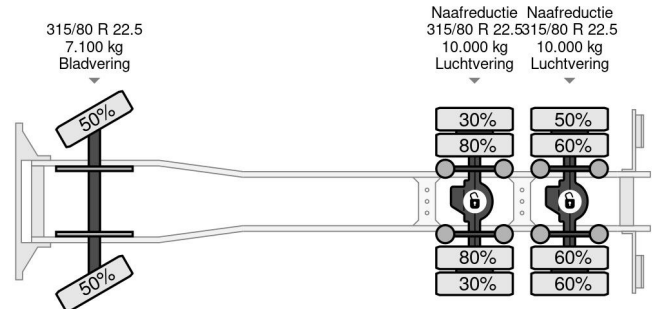

Referentienummer: MB427690-K