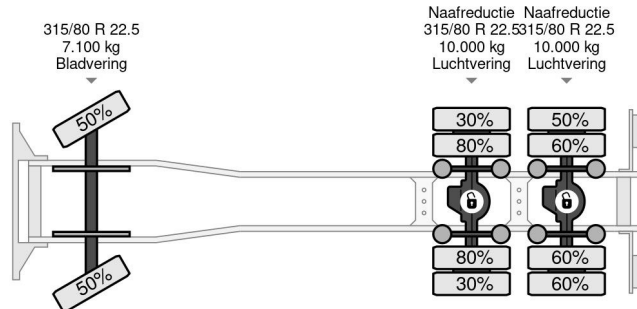

Referentienummer: MB427690-K