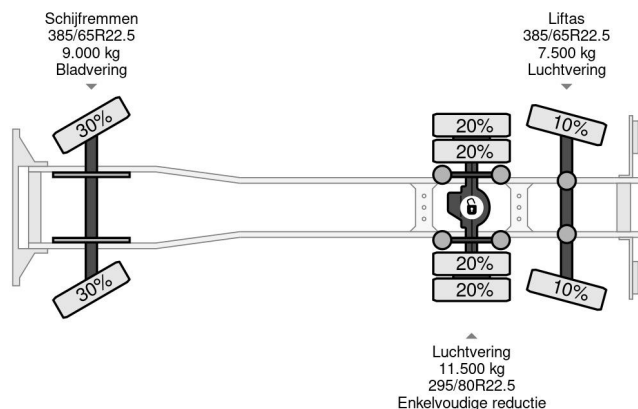

Volvo 6X2 + PALFINGER PK22002 + REMOTE CONTROL

COMMON

Price	€ 39.750,- ex VAT
Id	VO743427-K
Make	Volvo
Type	6X2 + PALFINGER PK22002 + REMOTE CONTROL
Year	2013
Mileage	456.764 km
Construction	Truck-mounted crane
Gross weight	28.000 kg
Emissionclass	5

Volvo FM 370 6X2 + PALFINGER PK22002 + REMOTE CON...

Referentienummer: VO743427-K

PROPERTIES

First registration date	30-04-2013
Fuel	Diesel
Transmission	Automatic
Vehicle identification number	YV2J1E1C5DA743427
Axle configuration	6x2
Axle count	3
Weight	15.185 kg
Power kw	278
Power hp	378
Load capacity	12.815 kg

DESCRIPTION