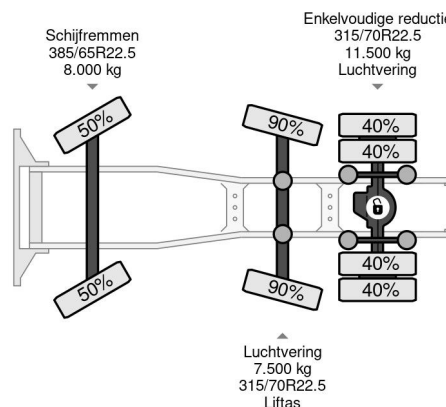

Volvo 6X2 EURO 6 + STEERING AXLE + HYDRAULICS

COMMON

Price	€ 64.950,- ex VAT
Id	VO876522
Make	Volvo
Type	6X2 EURO 6 + STEERING AXLE + HYDRAULICS
Year	2021
Mileage	543.196 km
Construction	Standard tractor
Gross weight	27.000 kg
Emissionclass	6

Volvo FH 460 6X2 EURO 6 + STEERING AXLE + HYDRAULICS

Referentienummer: VO876522

PROPERTIES

First registration date	17-03-2021
Fuel	Diesel
Transmission	Automatic
Vehicle identification number	YV2RTY0C6MA876522
Axle configuration	6x2
Axle count	3
Weight	9.314 kg
Power kw	345
Power hp	469
Load capacity	17.686 kg

DESCRIPTION