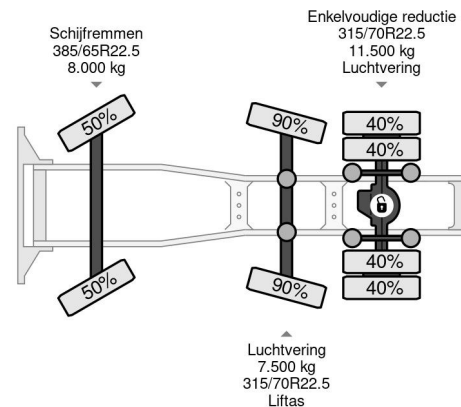

Volvo 6X2 EURO 6 + STEERING AXLE + HYDRAULICS

COMMON

Price	€ 64.950,- ex VAT
Id	VO876522
Make	Volvo
Type	6X2 EURO 6 + STEERING AXLE + HYDRAULICS
Year	2021
Mileage	543.196 km
Construction	Standard tractor
Gross weight	27.000 kg
Emissionclass	6

Volvo FH 460 6X2 EURO 6 + STEERING AXLE + HYDRAULICS

Referentienummer: VO876522

PROPERTIES

First registration date	17-03-2021
Fuel	Diesel
Transmission	Automatic
Vehicle identification number	YV2RTY0C6MA876522
Axle configuration	6x2
Axle count	3
Weight	9.314 kg
Power kw	345
Power hp	469
Load capacity	17.686 kg

DESCRIPTION