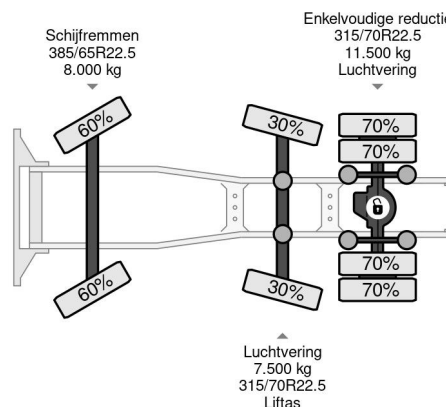

Volvo 6X2 EURO 6 + STEERING AXLE + HYDRAULICS

COMMON

Price	€ 64.950,- ex VAT
Id	VO876450
Make	Volvo
Type	6X2 EURO 6 + STEERING AXLE + HYDRAULICS
Year	2021
Mileage	574.061 km
Construction	Standard tractor
Gross weight	27.000 kg
Emissionclass	6

Volvo FH 460 6X2 EURO 6 + STEERING AXLE + HYDRAULICS

Referentienummer: VO876450

PROPERTIES

First registration date	30-03-2021
Fuel	Diesel
Transmission	Automatic
Vehicle identification number	YV2RTY0C7MA876450
Axle configuration	6x2
Axle count	3
Weight	9.314 kg
Power kw	345
Power hp	469
Load capacity	17.686 kg

DESCRIPTION