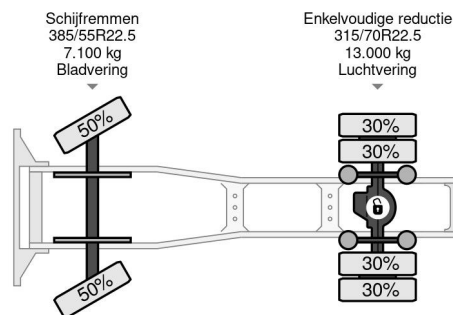

### COMMON

Price	On request ex VAT
Id	VO739746
Make	Volvo
Type	4X2 EURO 6 - ONLY 550.415 KM
Year	2015
Mileage	550.415 km
Construction	Standard tractor
Gross weight	20.100 kg
Emissionclass	6

Volvo FH 420 4X2 EURO 6 - ONLY 550.415 KM

### PROPERTIES

First registration date	14-08-2015
Mot expiry date	15-08-2024
License plate	23-BGG-6
Fuel	Diesel
Transmission	Automatic
Vehicle identification number	YV2RTW0A1FB739746
Axle configuration	4x2
Axle count	2
Weight	7.865 kg
Cylinder count	6
Power kw	315
Power hp	428
Wheelbase	380 cm
Load capacity	12.235 kg
Length	599 cm
Width	254 cm