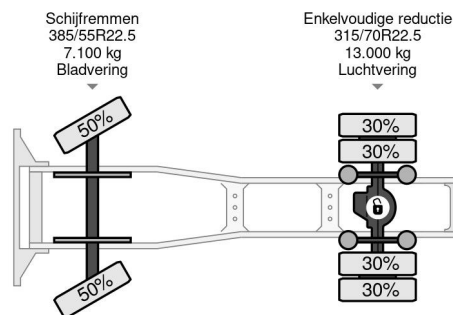

Referentienummer: VO739746