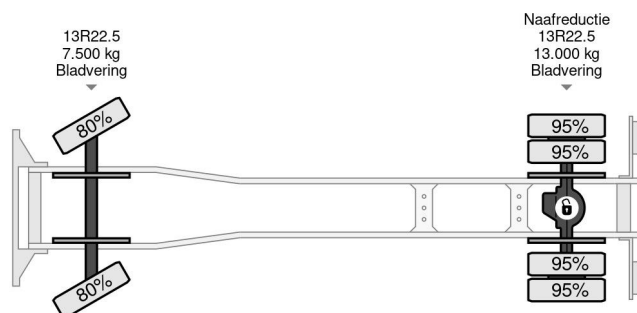

## Mercedes-Benz 4X2 + FASSI F110A.21 + TIPPER - MANUAL GEAR - HUB REDUCTION

### COMMON

Price	€ 16.950,- ex VAT
Id	MB533337-K
Make	Mercedes-Benz
Type	4X2 + FASSI F110A.21 + TIPPER - MANUAL GEAR - HUB REDUCTION
Year	2001
Mileage	248.172 km
Construction	Truck-mounted crane
Gross weight	19.000 kg
Emissionclass	3

### PROPERTIES

First registration date	11-01-2001
Fuel	Diesel
Transmission	Manual
Vehicle identification number	WDB9525031K533337
Axle configuration	4x2
Axle count	2
Weight	10.560 kg
Power kw	169
Power hp	230
Load capacity	8.440 kg