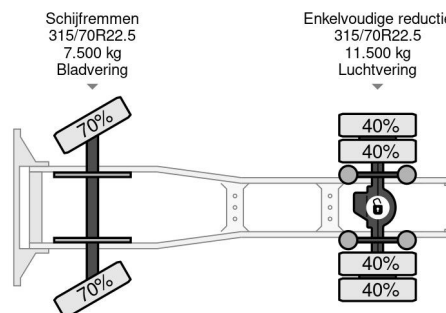

Referentienummer: MA214475