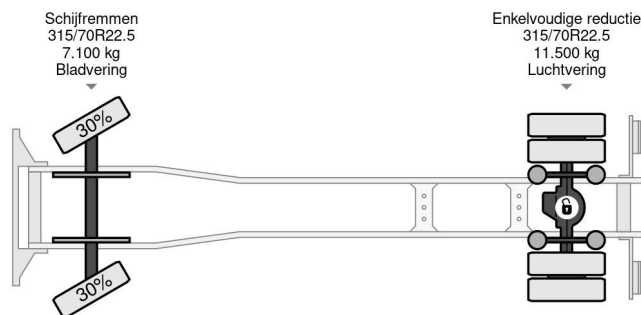

PROPERTIES

First registration date	22-03-2017
Mot expiry date	22-03-2025
License plate	20-BJH-9
Fuel	Diesel
Transmission	Automatic
Vehicle identification number	YV2X9JOAXHB812074
Axle configuration	4x2
Axle count	2
Weight	10.138 kg
Cylinder count	6
Power kw	250
Power hp	340
Wheelbase	600 cm
Load capacity	9.962 kg

Volvo FM 330 4X2 EURO 6 CHASSIS + DHOLLANDIA 2000 KG

Referentienummer: VO812074

DESCRIPTION

CHASSIS LENGTH: 8,15
DHOLLANDIA: 2.000 KG