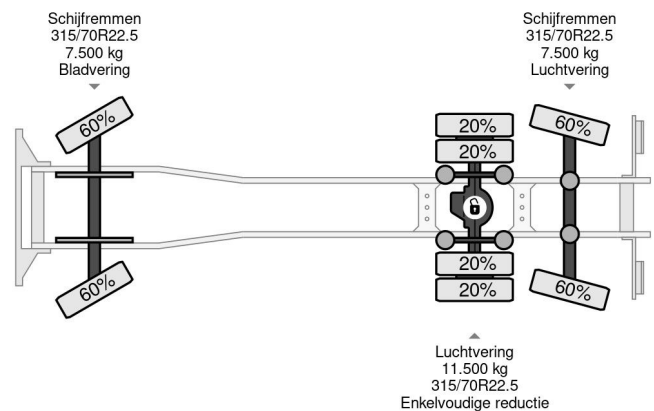

PROPERTIES

First registration date	27-11-2018
Fuel	Diesel
Transmission	Automatic
Vehicle identification number	VF620M163JB000592
Axle configuration	6x2
Axle count	3
Weight	11.000 kg
Power kw	285
Power hp	387
Load capacity	15.500 kg

Renault D WIDE EURO 6 20 TON HOOK

6x2

Referentienummer: RE000592

DESCRIPTION