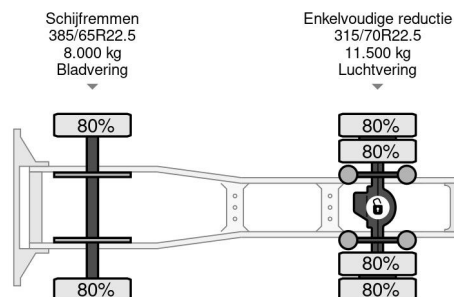

### COMMON

Price	€ 15.950,- ex VAT
Id	DA058187
Make	DAF
Type	4X2 SPECIAL INTERIOR 2015 EURO 6
Year	2015
Mileage	887.475 km
Construction	Standard tractor
Gross weight	20.500 kg
Emissionclass	6

DAF XF 460 4X2 SPECIAL INTERIOR 2015 EURO 6

### PROPERTIES

First registration date	03-03-2015
Mot expiry date	12-04-2025
License plate	66-BFP-8
Fuel	Diesel
Transmission	Automatic
Vehicle identification number	XLRTEH4300G058187
Axle configuration	4x2
Axle count	2
Weight	8.402 kg
Cylinder count	6
Power kw	340
Power hp	462
Wheelbase	380 cm
Load capacity	12.098 kg
Length	616 cm
Width	255 cm